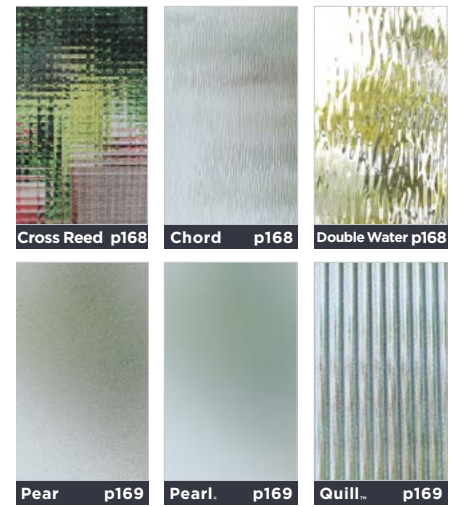

**BELLEVILLE.**  
THE ORIGINAL FIBERGLASS

**HD STEEL**  
READY TO PAINT

**STA-TRU.**  
PRE-PAINTED STEEL

EXPO

IRON

CLASSIC

TEXTURES

LINEA