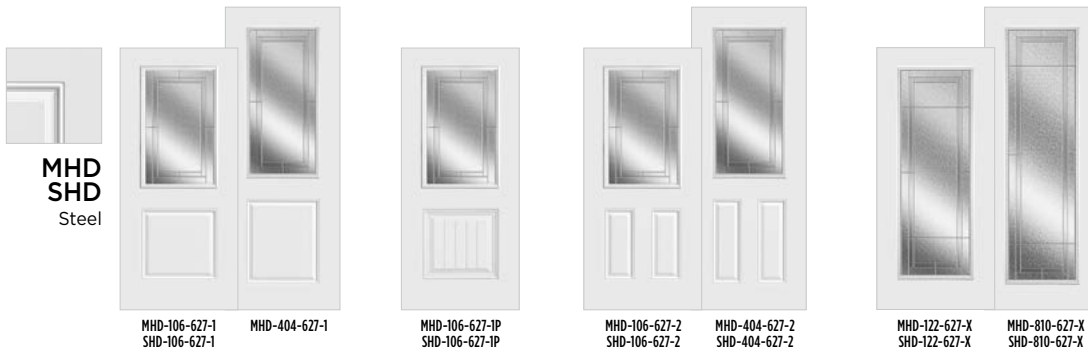

EXPO

IRON

CLASSIC

TEXTURES

LINEA

ESSENTIA

HD STEEL DOORS

TRANSOM