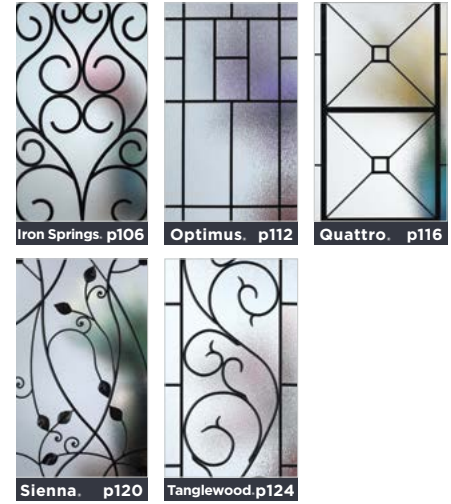

**BELLEVILLE.**  
THE ORIGINAL FIBERGLASS

**HD STEEL**  
READY TO PAINT

**STA-TRU.**  
PRE-PAINTED STEEL

EXPO

IRON

CLASSIC

TEXTURES

LINEA