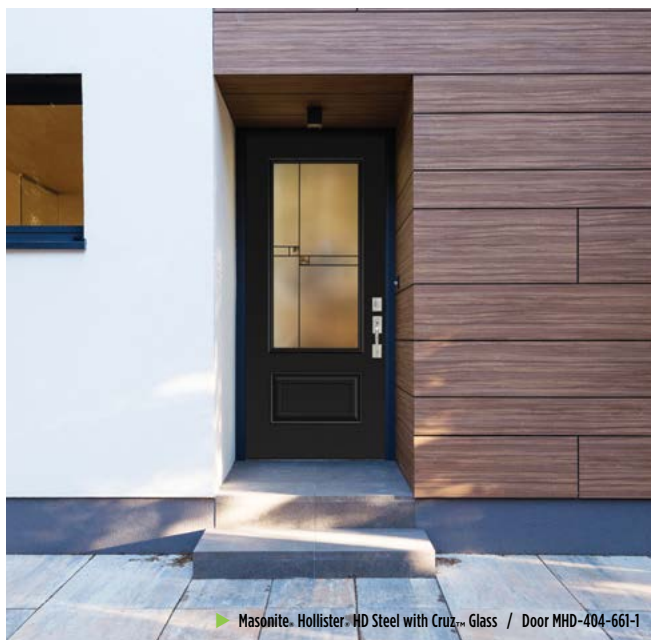

Cruz™ Glass

661 - AB
ANTIQUE BLACK CAMING