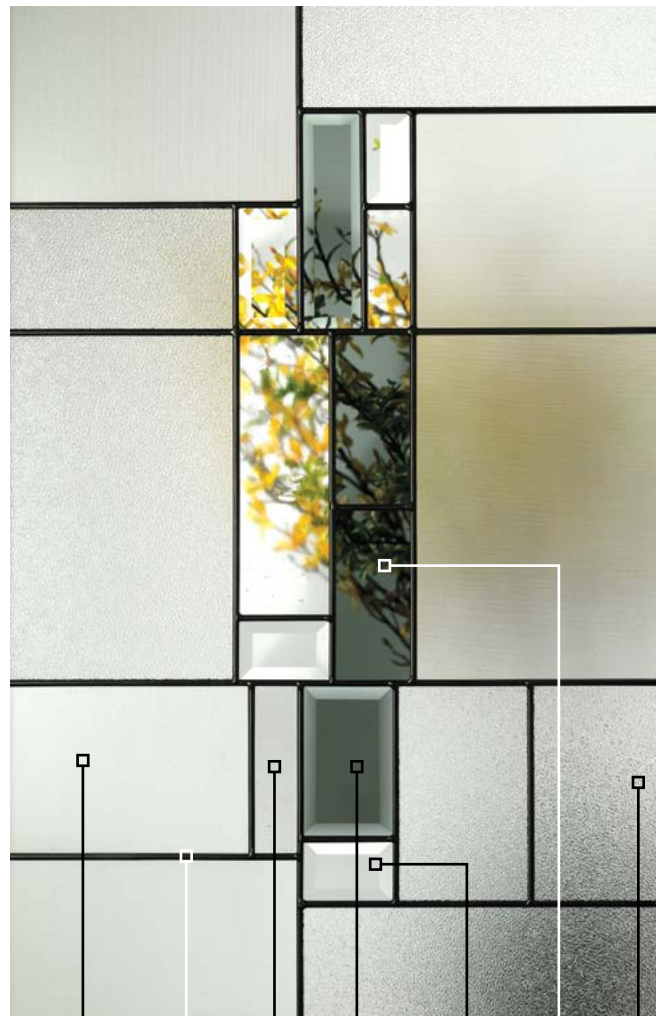

► Belleville - Hollister. Smooth with Cuzco Glass / Door BLS-404-364-1 / Sidelites BLSL-450-364-1

7

PRIVACY RATING 1 — 7 — 10  
Least Obscure ▲ Most Obscure

- Mistlite Glass
- Antique Black Caming
- Seedy Glass
- Dark Gray Beveled Glass
- Clear Beveled Glass
- Dark Gray Glass
- Pear Glass