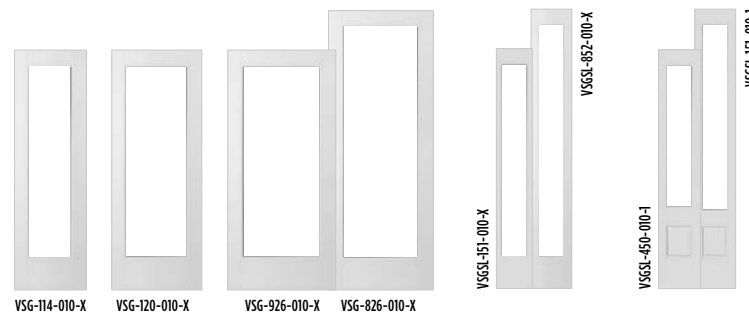

VSG-114-010-X   VSG-120-010-X   VSG-926-010-X   VSG-826-010-X   VSGSL-151-010-X   VSGSL-450-010-1