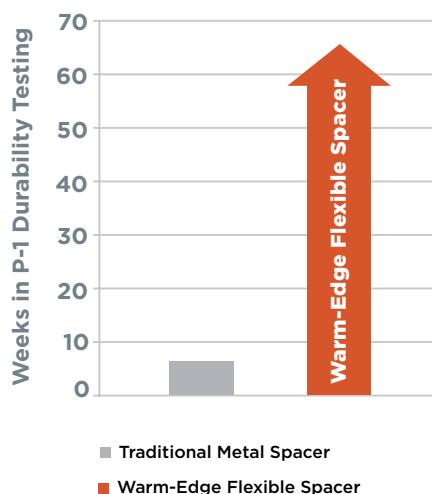

LONGER LASTING

Warm-Edge Flexible Spacers

Warm-edge flexible spacers feature a unique no-metal composite-laminating technology that provides superior durability and thermal performance in insulating glass units.