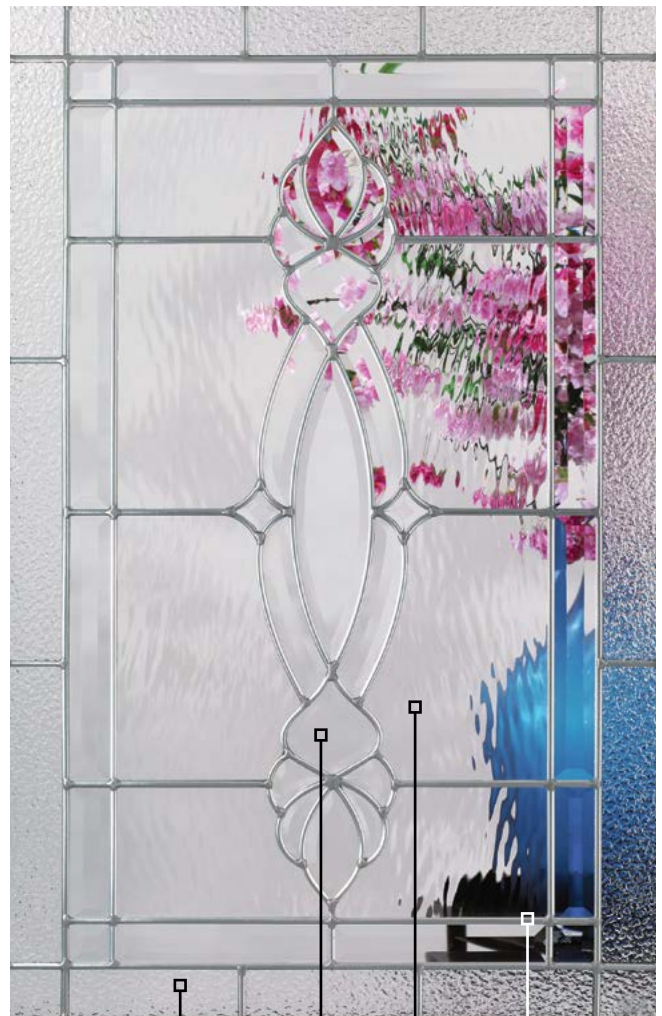

▶ Belleville, Oak Textured with Panama Glass / Door BLT-106-725-2

PRIVACY RATING 1 — 4 — 10  
Least Obscure ▲ Most Obscure

Granite Glass  
Clear Beveled Glass  
Aqua Glass  
Platinum Caming