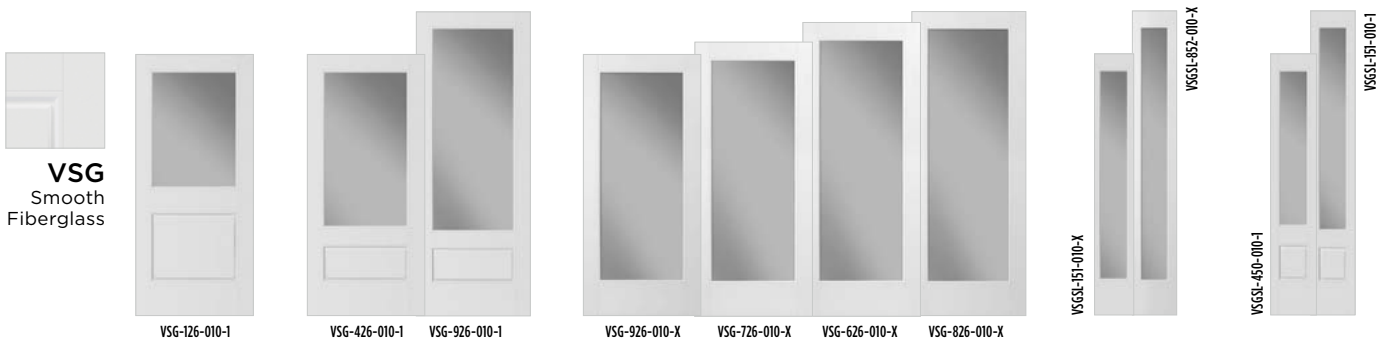

VISTAGRANDE. SMOOTH FLUSH-GLAZED DOORS / CLEAR GLASS

6'8"												7'0"		7'6"	
	106-010-1	126-010-1	114-010-X	120-010-X	122-010-X	404-010-1	420-010-1	426-010-1	926-010-X	152-010-X	450-010-1		726-010-X		626-010-X
VFT	•	•	•	•	•	•	•	•	•	•	•		•		•
VSG	•	•	•	•	•	•	•	•	•	•	•		•		•

8'0"									
	120-010-1	122-010-1	810-010-X	814-010-X	820-010-X	826-010-X	926-010-1	151-010-1	852-010-X
VFT	•	•	•	•	•	•	•	•	•
VSG	•	•	•	•	•	•	•	•	•