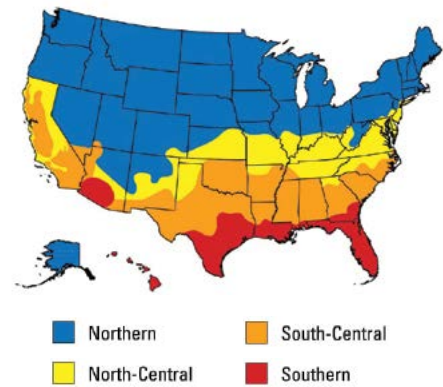

For further information, see our website at: www.masonite.com

1. **1. U-FACTOR:** Measures the rate of heat transfer through a product. It considers all elements of an assembly including conductivity, air flow and glass emissivity. A lower U-Factor indicates a better-insulating product.
2. **2. SHGC (SOLAR HEAT GAIN COEFFICIENT):** Measures the amount of energy that passes through glass from the sun, creating additional heat. The lower the SHGC, the better it blocks solar heat.

Masonite ENERGY STAR® Compliant Products

NZ Northern Zones only
HC Hard Coat - Pyrolytic Low-E
SC Soft Coat - Sputter Low-E

GLASS TYPE		GLAZING LEVEL					FULL LITE	
		OPAQUE	1/4 LITE	1/2 LITE	3/4 LITE	HC	SC	
WOOD-EDGE STEEL DOORS	Clear 1/2" IG		✓					
	Clear 1/2" IG E Grids		✓					
	Clear Blinds				✓			
	Low-E Blinds #2			✓	✓		✓	
	Clear 1" IG		✓					
	Clear 1" IG Internal Grids		✓					
	Low-E 1" IG Surface #2		✓	✓	✓	NZ	✓	
	Low-E 1" IG Surface #2 (Grids)		✓	✓	✓	✓	✓	
	Triple Pane Deco IG w/Caming		✓	✓	✓	NZ		
	Low-E Triple Pane Deco IG w/Caming					✓		

FIBERGLASS DOORS	Clear 1/2" IG		✓					
	Clear 1/2" IG E Grids		✓					
	Clear Blinds							
	Low-E Blinds #2			✓	✓		✓	
	Clear 1" IG		✓					
	Clear 1" IG Internal Grids		✓		✓			
	Low-E Surface #2 1" IG		✓	✓	✓	NZ	✓	
	Low-E Surface #2 1" IG E Grids		✓	✓	✓	✓	✓	
	Triple Pane Deco IG w/ Caming		✓	✓	✓	NZ		
	Low-E Triple Pane Deco IG w/ Caming					✓		

ENERGY STAR® Product Performance Criteria

GLAZING LEVEL	U-FACTOR¹	SHGC²
ALL	≤ 0.17	No Rating
≤ 1/2-Lite	≤ 0.25	≤ 0.25
> 1/2-Lite	≤ 0.30	Northern North-Central ≤ 0.40
		Southern South-Central ≤ 0.25

¹ Btu/h.ft.² °F. ² Fraction of incident solar radiations Air Leakage for Swinging Doors ≤ 0.5 cfm/ft²

¹U-Factor for opaque doors only. 'IG' = Insulated Glass.
² Please verify qualification with the NFRC performance label affixed to the door.