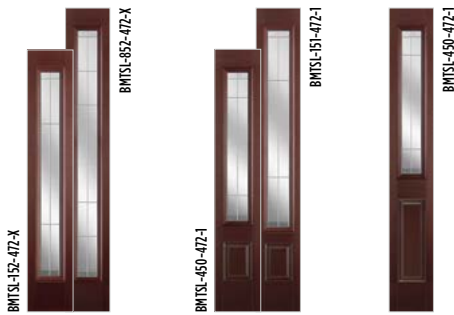

BFT
Fir
Fiberglass

	6'8"						8'0"								
	122-X	404-1	404-2	151-X	152-X	450-1	122-1	122-2	404-1	404-1P	404-2	810-X	151-1	450-1	852-X
P	122-472-X	404-472-1	404-472-2	151-472-X	152-472-X	450-472-1	122-472-1	122-472-2	404-472-1	404-472-1P	404-472-2	810-472-X	151-472-1	450-472-1	852-472-X
BMT	•	•			•	•	•				•	•	•	•	•
BFT	•	•		•		•									
BLT	•		•		•	•			•		•	•	•	•	•
BLS	•	•	•		•	•	•		•	•	•	•	•	•	•
MHD	•	•	•		•	•		•	•		•	•	•	•	•
SHD	•	•	•		•	•		•			•	•	•	•	•