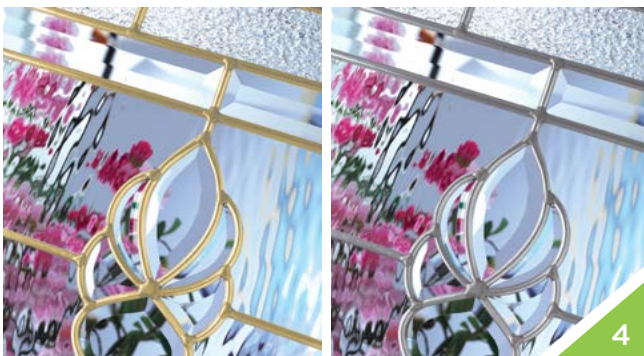

▶ Belleville, Oak Textured with Panama Glass / Door BLT-106-725-2

PRIVACY RATING 1 — 4 — 10
Least Obscure ▲ Most Obscure

Granite Glass
Clear Beveled Glass
Aqua Glass
Platinum Caming