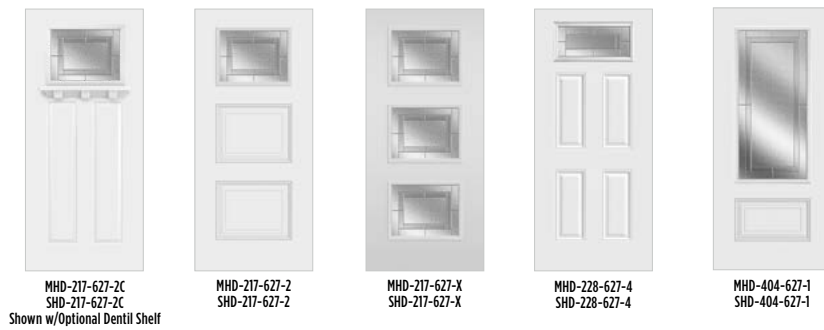

EXPO

IRON

CLASSIC

TEXTURES

LINEA

ESSENTIA

HD STEEL DOORS

TRANSOM