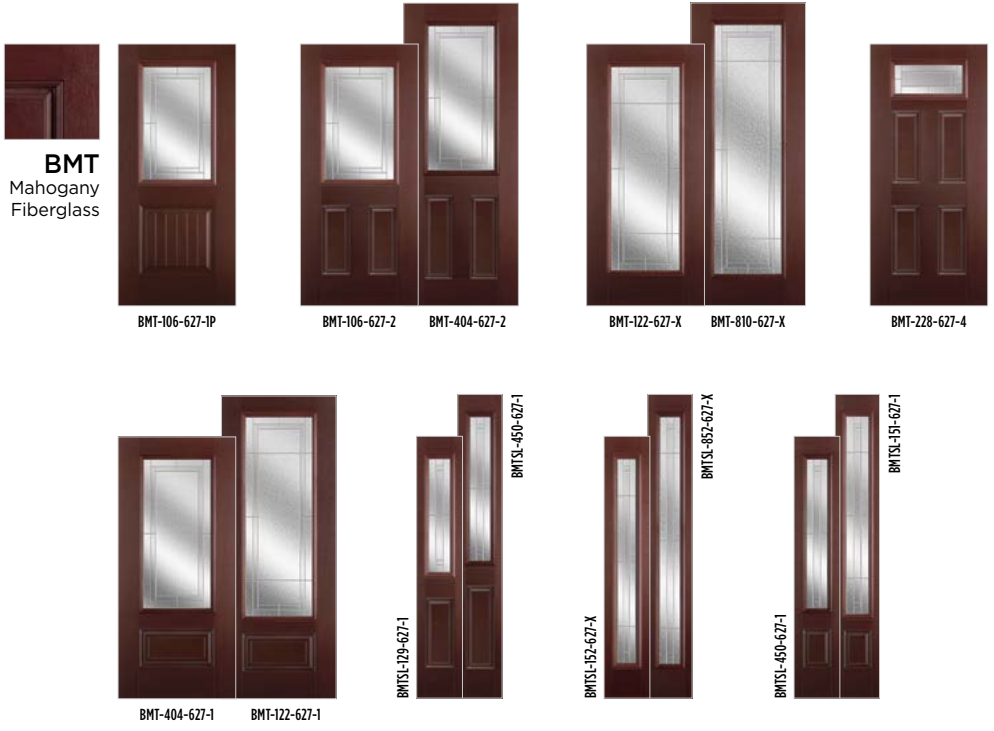

Focus™ Glass

BELLEVILLE. TEXTURED GLASS DOORS

6'8"														
	106-1	106-1P	106-2	122-X	217-2C	217-2	217-X	228-4	404-1	404-2	129-1	151-X	152-X	450-1
P	106-627-1	106-627-1P	106-627-2	122-627-X	217-627-2C	217-627-2	217-627-X	228-627-4	404-627-1	404-627-2	129-627-1	151-627-X	152-627-X	450-627-1
BMT		•	•	•				•	•		•		•	•
BFT			•	•				•	•		•	•		•
BLT	•		•	•				•		•	•		•	•
BLS	•	•	•	•				•	•	•	•		•	•
MHD	•	•	•	•	•	•	•	•	•	•	•		•	•
SHD	•	•	•	•	•	•	•	•	•	•	•		•	•