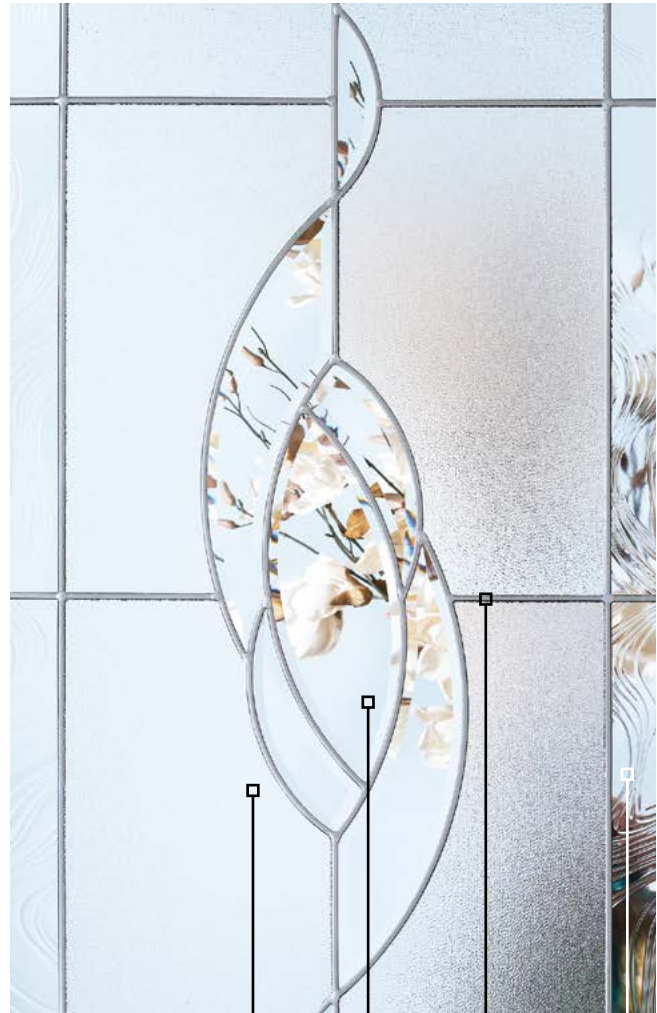

Pear Glass   Clear Beveled Glass   Platinum Caming   Clear Baroque Glass