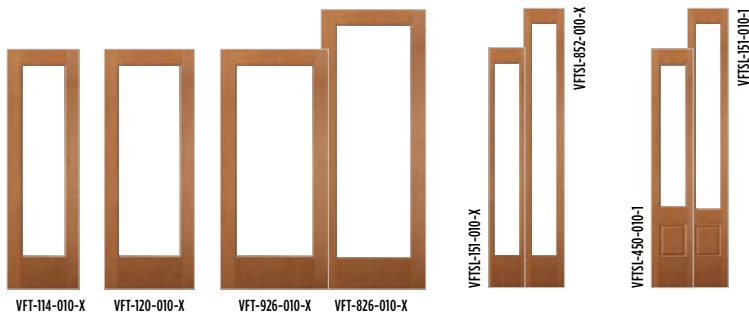

VFT-114-010-X   VFT-120-010-X   VFT-926-010-X   VFT-826-010-X   VFTSL-151-010-X   VFTSL-450-010-1