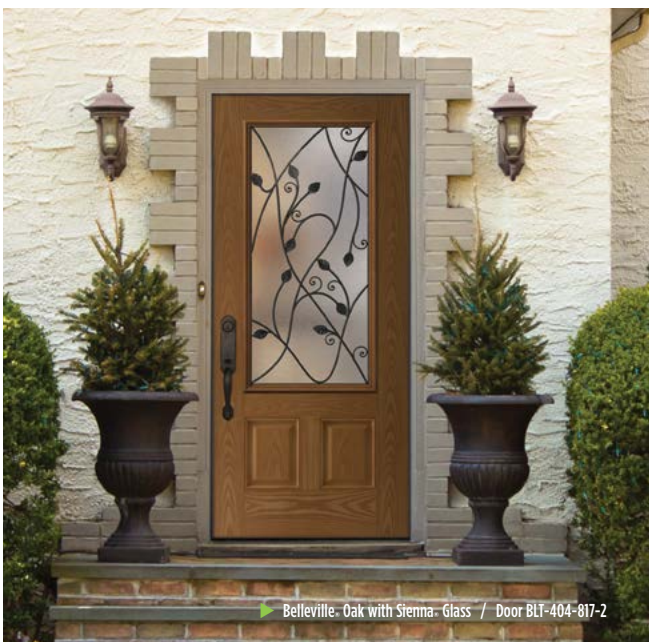

Sienna. Glass

817 - WR
WROUGHT IRON