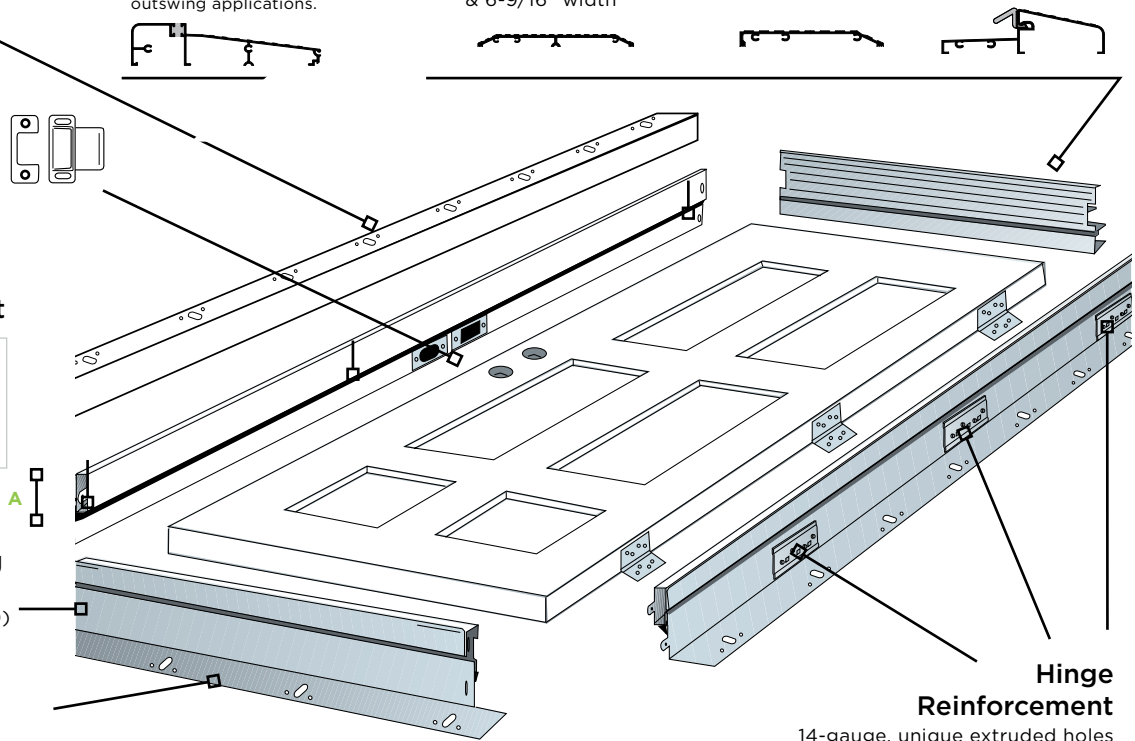

Hinge Reinforcement

14-gauge, unique extruded holes provide the strength of a 12-gauge hinge reinforcement.