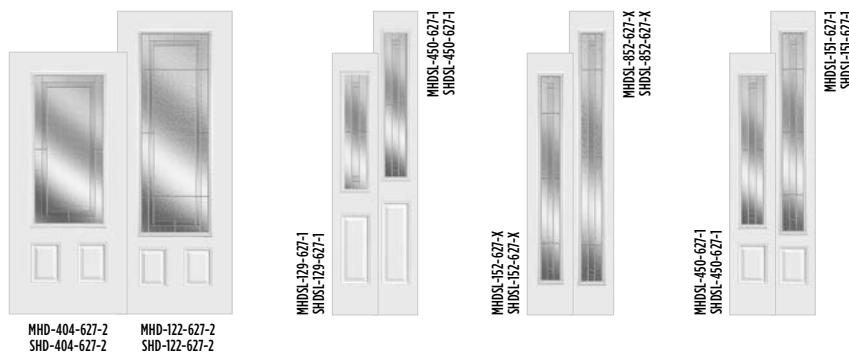

EXPO

IRON

CLASSIC

TEXTURES

LINEA

ESSENTIA

HD STEEL DOORS

TRANSOM