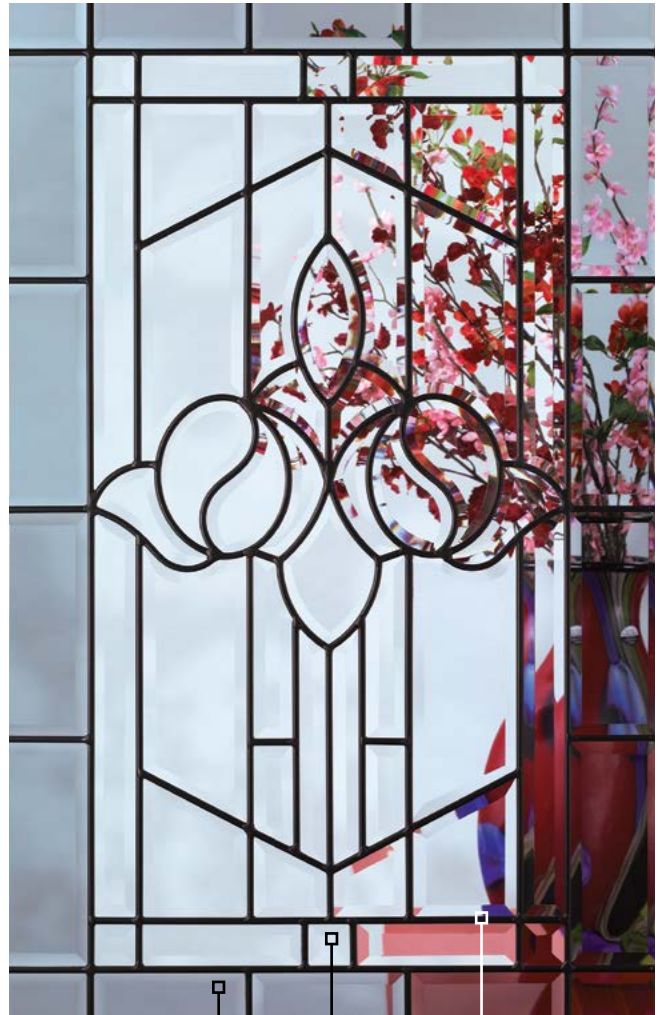

► Belleville. Hollister. Smooth with Madrid. Glass / Door BLS-404-900-1

PRIVACY RATING **1** **2** **10**  
Least Obscure ▲ Most Obscure

Gray Beveled Glass

Clear Beveled Glass

Antique Black Caming