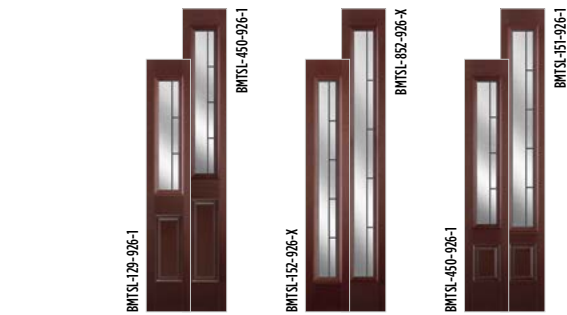

Tanglewood. Glass

BELLEVILLE. TEXTURED DOORS

	6'8"										8'0"								
	106-1	106-1P	106-2	122-X	404-1	404-2	129-1	151-X	152-X	450-1	122-1	122-2	404-1	404-1P	404-2	810-X	151-1	450-1	852-X
WR	106-926-1	106-926-1P	106-926-2	122-926-X	404-926-1	404-926-2	129-926-1	151-926-X	152-926-X	450-926-1	122-926-1	122-926-2	404-926-1	404-926-1P	404-926-2	810-926-X	151-926-1	450-926-1	852-926-X
BMT		•	•	•	•	•	•	•	•	•	•	•	•	•	•	•	•	•	•
BFT																			
BLT	•					•	•		•	•			•		•	•	•	•	•
BLS	•	•	•	•	•	•	•		•	•	•		•	•	•	•	•	•	•
MHD	•	•	•	•	•	•	•		•	•		•	•		•	•	•	•	•
SHD	•	•	•	•	•	•	•		•	•		•			•	•	•	•	•