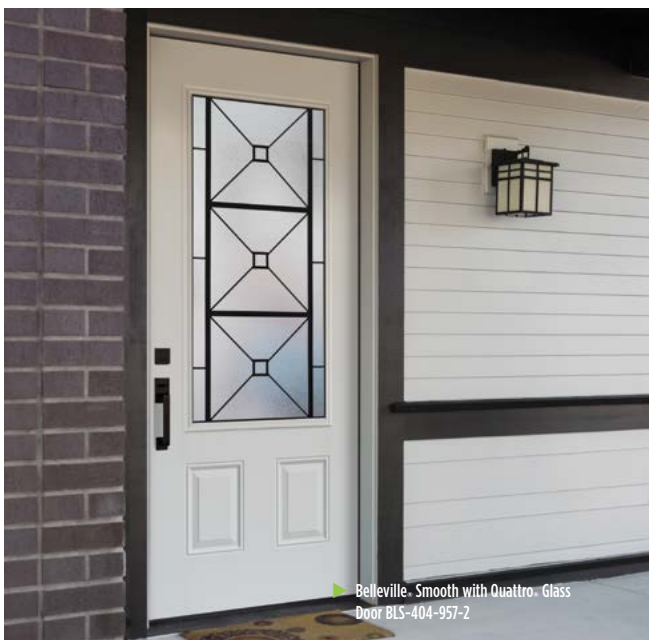

Quattro. Glass

957 - WR
WROUGHT IRON