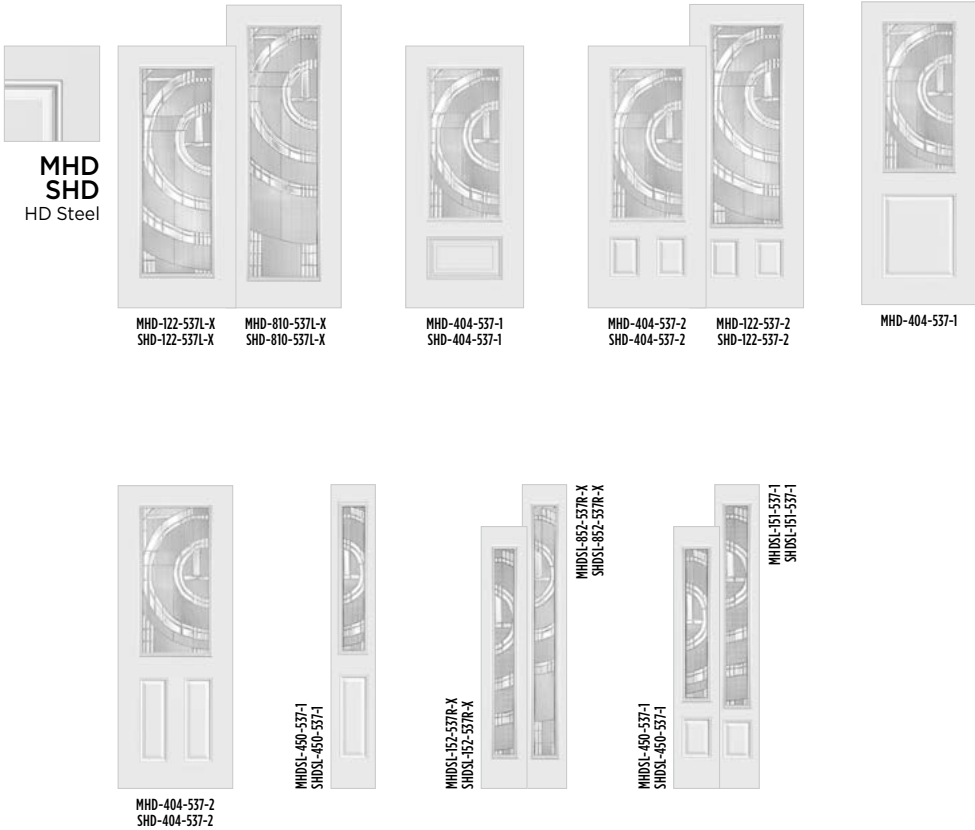

Zavalla Glass

HD STEEL DOORS