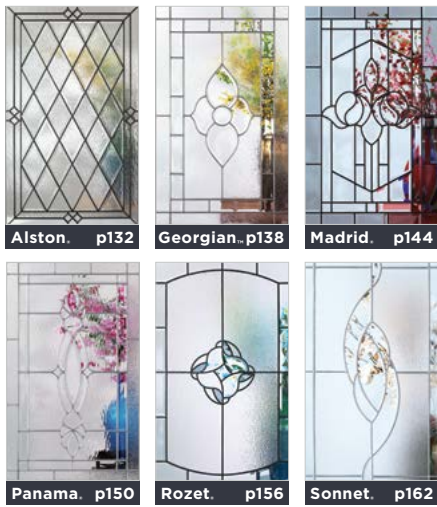

## MODERN DOOR

CONTEMPORARY MINIMALISTIC DESIGNS

From the authentic charm of the Masonite Heritage Series™ to the sleek artistry of the Masonite Expo. series, it has never been easier to find the door to complement your design vision. Choose from hundreds of panel and glass combinations or opt for one of our panel door options.

**BELLEVILLE.**  
THE ORIGINAL FIBERGLASS

**HD STEEL**  
READY TO PAINT

**STA-TRU.**  
PRE-PAINTED STEEL

EXPO

IRON

CLASSIC

TEXTURES

LINEA