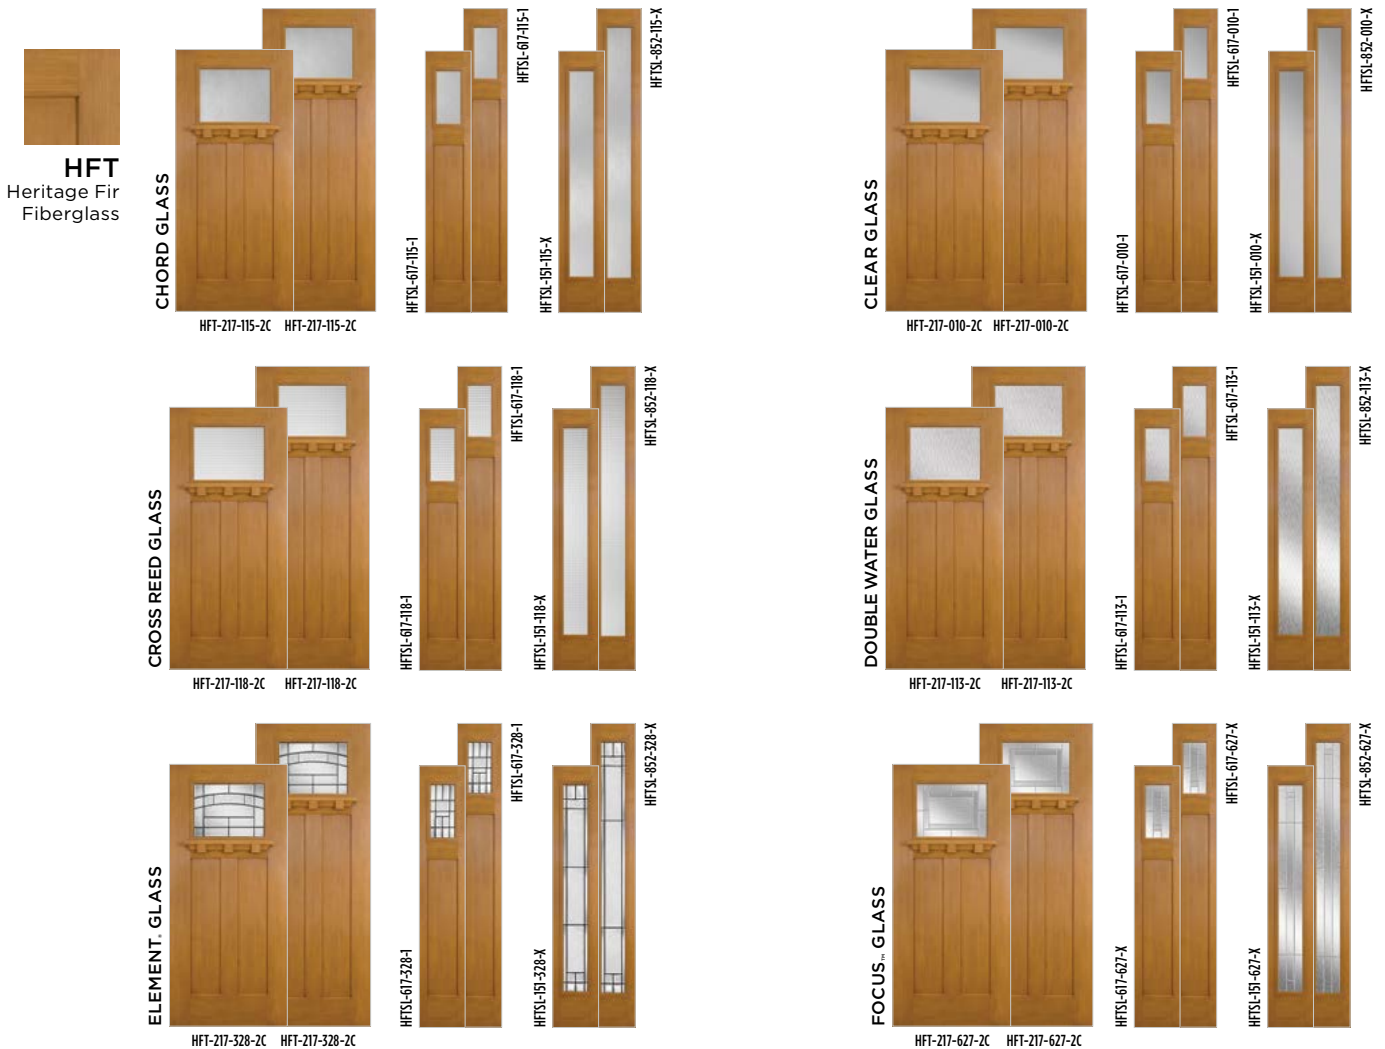

HERITAGE SERIES™ Glass

HERITAGE SERIES™ FIR TEXTURED FIBERGLASS

	6'8"				8'0"	8'0"			
	3C	217-2C	151-X	617-1		3C	217-2C	852-X	617-1
OPAQUE	•				•				
CHORD | 115		•	•	•		•	•	•	
CLEAR | 010		•	•	•		•	•	•	
CROSS REED | 118		•	•	•		•	•	•	
DOUBLE WATER | 113		•	•	•		•	•	•	
ELEMENT | 328		•	•	•		•	•	•	
FOCUS™ | 627		•	•	•		•	•	•	
FRONTIER | 312		•	•	•		•	•	•	
HEARTLAND | 322 323		•	•	•		•	•	•	
MARCO | 331		•	•	•		•	•	•	
NAPLES | 366		•	•	•		•	•	•	
PEARL | 116		•	•	•		•	•	•	
PEARL | 140		•	•	•		•	•	•	
QUILL | 119		•	•	•		•	•	•