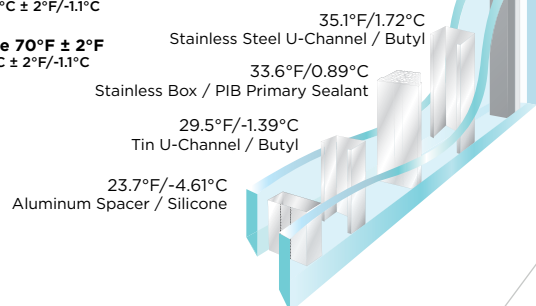

ENERGY SAVING

The thermal performance of a window plays a major role in household energy conservation. A high-performance window system will keep your energy costs low by reducing heat loss in the winter and heat gain in the summer.

UP TO
+14.4°F / 8.0°C
warmer temperature
at the edge of the glass
(vs. aluminum spacer / silicone)

38.1°F / 3.39°C
Warm-Edge
Flexible Spacers

Outside 0°F ± 2°F
-17.8°C ± 2°F / -1.1°C

Inside 70°F ± 2°F
21.1°C ± 2°F / -1.1°C