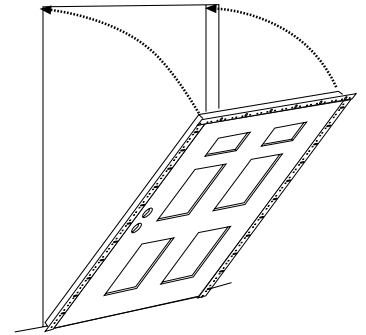

Fast-Frame.

ADJUSTABLE KERFED STEEL REPLACEMENT FRAMES

THE ULTIMATE ADJUSTABLE KERFED STEEL DOOR FRAME

Fast-Frame's advanced design adds a new dimension of flexibility and durability to Masonite's steel entry door line. Developed and manufactured exclusively for Masonite by Timely, Fast-Frame features a full 1" of adjustability to accommodate almost any variation in wall construction. This easy-to-install, user-friendly, kerfed steel door frame system is applicable to a full range of residential and commercial applications with wood or steel stud construction. Timely's expertise in innovating and manufacturing steel door frame components is second to none. Fast-Frame is engineered to meet the most stringent code requirements including structural, impact and 90-minute fire ratings.