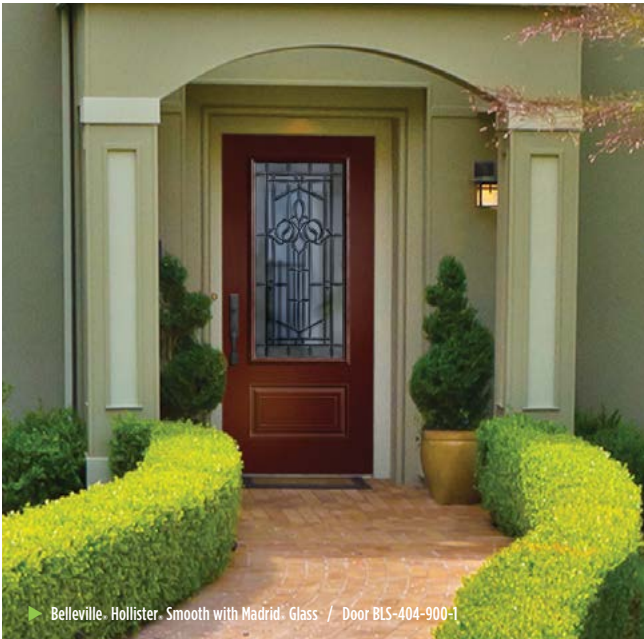

► Belleville. Hollister. Smooth with Madrid. Glass / Door BLS-404-900-1

PRIVACY RATING **1** **2** **10**  
Least Obscure ▲ Most Obscure

Gray Beveled Glass

Clear Beveled Glass

Antique Black Caming