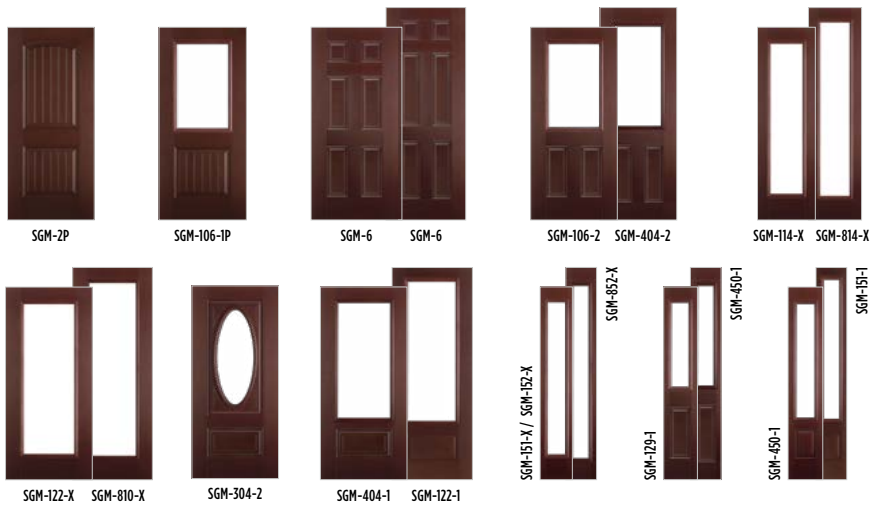

STORM GUARD.

IMPACT-RATED DOORS

BELLEVILLE. TEXTURED DOORS