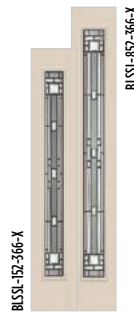

BLSL-450-366-1

BLSL-450-366-1

BLSL-832-366-X

BLSL-152-366-X