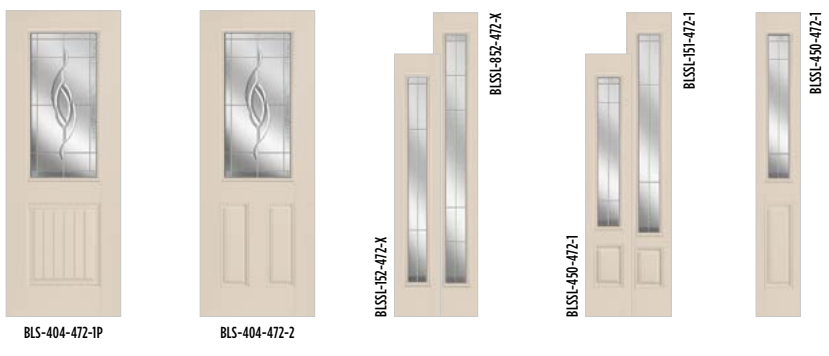

EXPO

IRON

CLASSIC

TEXTURES

LINEA

ESSENTIA

BELLEVILLE. TEXTURED DOORS

BELLEVILLE. SMOOTH DOORS