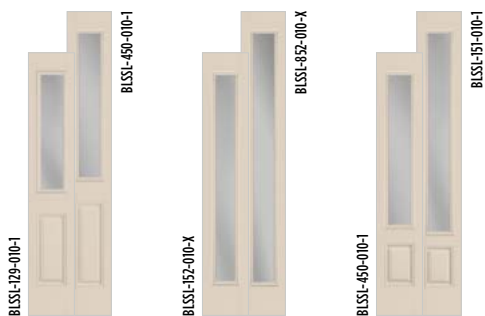

Clear Glass

BELLEVILLE. SMOOTH DOORS

BLS
Smooth
Fiberglass