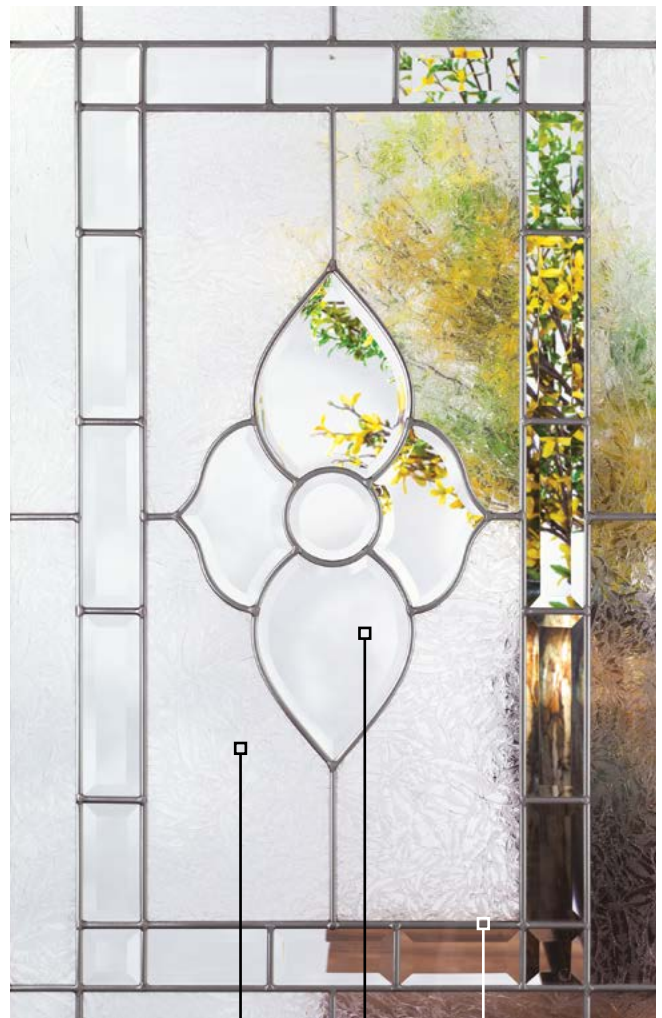

ESSENTIA

Belleville- Hollister- Mahogany Textured  
With Georgian™ Glass Door BM1-304-517-1

3

PRIVACY RATING

Glue  
Chip  
Glass

Clear  
Beveled  
Glass

Platinum  
Caming