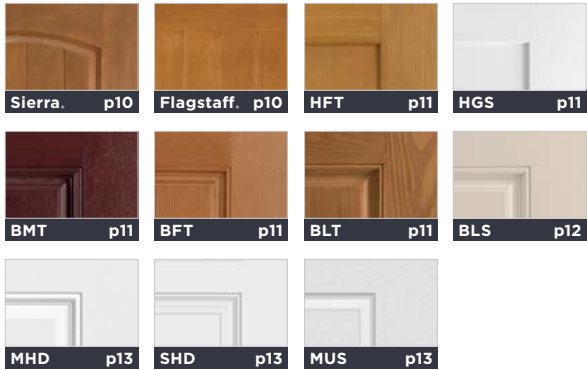

Distinct Glass Collections

FOR EVERY STYLE

DOOR COLLECTIONS

DURABLE. AUTHENTIC. VERSATILE.